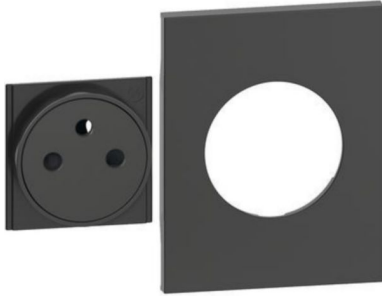

Product sheet

LIVING NOW BTICINO

Living Now - Covers + top for French-Belgium standard socket item K4142A - 3 module - black

REF. BT-KG55M3F | EAN. 8005543654163

[> Visit e-catalogue](#)

Product characteristics

- Black technopolymer cover with satin finish and silky feel.
- 3 modules, technopolymer, satin black
- Delivered with dedicated packaging to maintain the aesthetic characteristics unaltered

Recommendation / Restriction

- It is mounted on the cover plate at the end of the construction site to maintain the work in a workmanlike manner. For internal use.

The product's benefits

Installation

- Installation in a workmanlike manner, without scratches or dirt on the building site, thanks to the separation of installation times between the technical part and the aesthetic part. Installation perfectly aligned with the plate thanks to the self centering system

Avantages

- It is coordinated with the L.NOW aesthetic
- You can replace the device cover at any time by changing its color or restoring any damage to the surface without changing the entire device
- The mobile surface of the socket guarantees a completely aligned appearance on the switch, an even greater safety. It prevents the deposit of dust typical of this type of socket