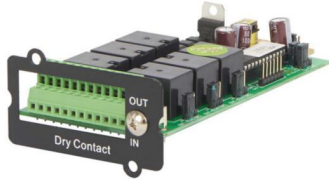

Product sheet

KEOR COMPACT LEGRAND

Keor compact dry contact card

REF. 311106 | EAN. 3414972095884

> [Visit e-catalogue](#)

Product characteristics

- Allows the signal communication in output and external signal acknowledgment in input
- 6 programmable output signal, 6 programmable input signal
- Easy Plug n Play Card Installation in Dedicated Slot
- Normally Open or Normally Closed output signal
- 25 commands available for Input Signal; 64 status and alarms available for Output signal

Recommendation / Restriction

- Accessory to be used only with Keor Compact UPS Range

The product's benefits

Installation

- Configurable trough UPS Touch screen display

Usage

- Allows integration of the UPS in external monitoring and automation system

Avantages

- Standard Accessory
- Easy Plug n Play Installation
- in line with state of art of 3PH UPS

Documentation

TECHNICAL DOCUMENTATION

-  [EXB22078_EN.pdf](#) | PDF (4.09Mo)
-  [EXB21082_EN.pdf](#) | PDF (11.02Mo)
-  [LE12723AA.pdf](#) | PDF (0.86Mo)