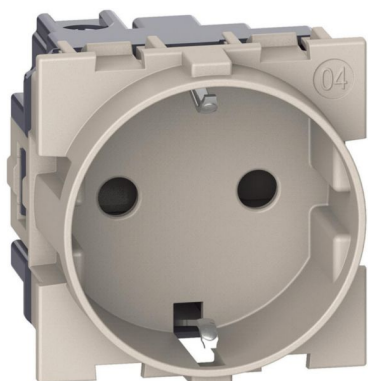

Product sheet

LIVING NOW BTICINO

Living Now - German standard socket P30, 16 A, 2 modules, sand

REF. BT-KM4141 | EAN. 8005543648766

> [Visit e-catalogue](#)

Product characteristics

- The Living Now socket allows to take energy with German plugs 16A
- The device must be completed with a KM03 cover
- Screw and plate terminals
- Easy installation and removal of the mechanism on the support frame thanks to the new generation of plastic hooking system
- German Standard, 16A, 2 modules, Sand

Recommendation / Restriction

- For internal use only.

The product's benefits

Installation

- Further improvement of the installation and removal in support thanks to the new generation of plastic hooks.

Usage