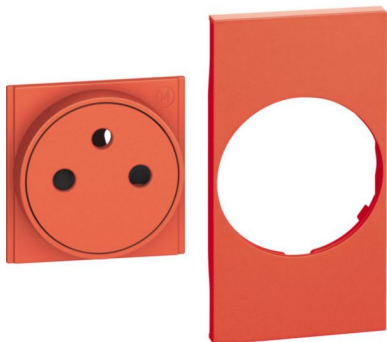

Product sheet

LIVING NOW BTICINO

Living Now - Covers + top for French-Belgium standard socket item K4142A - 2 module - red

REF. BT-KR55F | EAN. 8005543649022

[> Visit e-catalogue](#)

Product characteristics

- Red technopolymer cover with satin finish and silky feel.
- 2 modules, technopolymer, satin red
- Delivered with dedicated packaging to maintain the aesthetic characteristics unaltered

Recommendation / Restriction

- It is mounted on the cover plate at the end of the construction site to maintain the work in a workmanlike manner. For internal use.

The product's benefits

Installation

- Installation in a workmanlike manner, without scratches or dirt on the building site, thanks to the separation of installation times between the technical part and the aesthetic part. Installation perfectly aligned with the plate thanks to the self centering system

Avantages

- It is coordinated with the L.NOW aesthetic
- You can replace the device cover at any time by changing its color or restoring any damage to the surface without changing the entire device
- The mobile surface of the socket guarantees a completely aligned appearance on the switch, an even greater safety. It prevents the deposit of dust typical of this type of socket