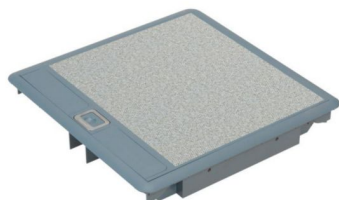

# Product sheet

LEGRAND

Floor box - 3 compartments - Grey cover RAL 7031 with rigid cable exits

REF. 689630 | EAN. 3245066896304

[> Visit e-catalogue](#)

## Product characteristics

- Floor boxes for carpet - Conform to IEC/EN 60670 - 23 - Compatible with either raised access floor trunking system and screed floor system
- Lid and trims for carpet - To be equipped with Arteor wiring Accessories - Supplied with flexible or rigid cable exits3 - compartment floor boxes - To be filled on either : - modular backbox for raised floors Cat.No 6 896 39 - screed floor backbox Cat.No 6 896 34 - Grey cover RAL 7031 with rigid cable exits