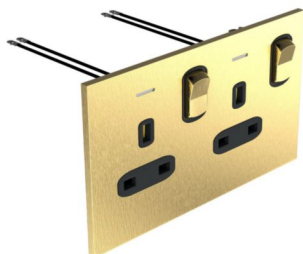

# Product sheet

ART D'ARNOULD LEGRAND

Art d'Arnould - 2 gang BS socket 13A-250V double pole switch with power indicator Epure - Brushed Gold

REF. AR-68230 | EAN. 3233625159571

[> Visit e-catalogue](#)