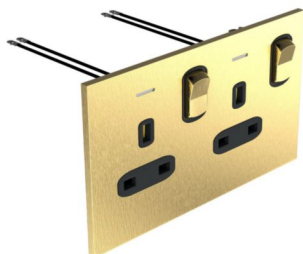

Product sheet

ART D'ARNOULD LEGRAND

2 gang BS socket 13A-250V double pole swt with power indicat epure brushed gold

REF. AR-68230 | EAN. 3233625159571

[> Visit e-catalogue](#)

Documentation

TECHNICAL DOCUMENTATION