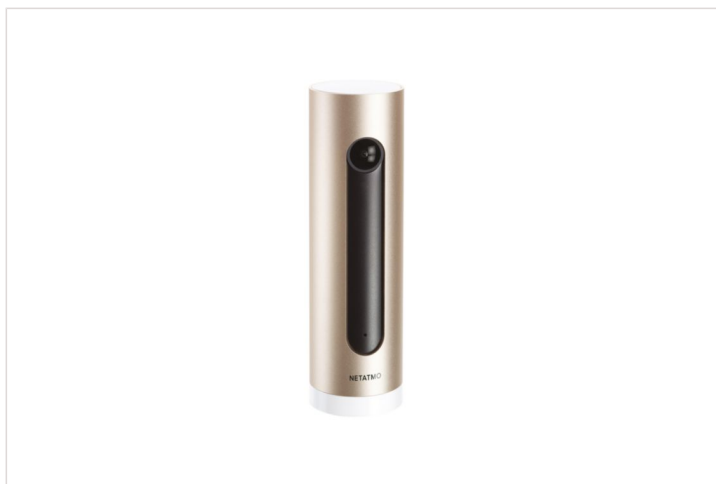

# Product sheet

NETATMO NETATMO

Smart indoor camera

REF. NA-NSC-PRO | EAN. 3700730502719

[> Visit e-catalogue](#)

## Product characteristics

- Smart Indoor Camera, Power adapter and Plug, Ethernet cable, USB Cable, MicroSD card
- Facial recognition
- 100% secure data with storage on an encrypted microSD card included
- Compatible with Apple Homekit and Google Assistant

### Usage

- You can trust your Netatmo Indoor Camera to distinguish between strangers, family members, and harmless movement. Thanks to facial recognition our Indoor Camera detects an unfamiliar face, you immediately receive a smartphone notification with a photo and video of the intruder