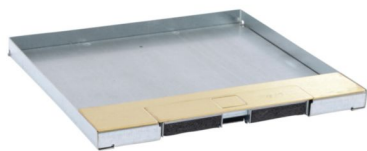

Product sheet

LEGRAND

Brass lid of flush floor box for wiring devices supports 16 modules vertical or 24 modules horizontal

REF. 088108 | EAN. 3414970755902

> [Visit e-catalogue](#)

Product characteristics

- Accepts all kind of coating with maximum 15mm thickness. Ideal for tile, for example.
- Removable Lid to facilitate connections to the wiring devices
- Rigid cable exit in metal, with a retaining stop in opening position and a foam to protect cords.
- Discreet and easy opening by one hand thanks to its central button.
- Once mounted, the floor box have a global load resistance 5000N (vertical load applied through a large surface diam, 130mm)

Usage

- Excellent daily robustness (wheel of office chair, furniture...). IK08 : Protection against choc energy until 5 joules

Avantages

- A universal range available in three sizes, adapted to any kind of floor (raised floors, screed floors) and upgradable because equipped with commons wiring devices supports (a standard floor box can become a flush one without touching the electrical connexions).