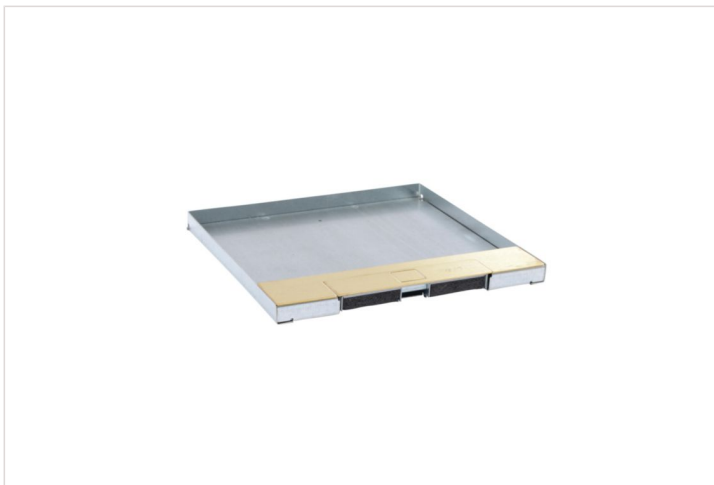

# Product sheet

LEGRAND

Brass lid of flush floor box for wiring devices supports 16 modules vertical or 24 modules horizontal

REF. 088108 | EAN. 3414970755902

> [Visit e-catalogue](#)

## Product characteristics

- Accepts all kind of coating with maximum 15mm thickness. Ideal for tile, for example.
- Removable Lid to facilitate connections to the wiring devices
- Rigid cable exit in metal, with a retaining stop in opening position and a foam to protect cords.
- Discreet and easy opening by one hand thanks to its central button.
- Once mounted, the floor box have a global load resistance 5000N (vertical load applied through a large surface diam, 130mm)