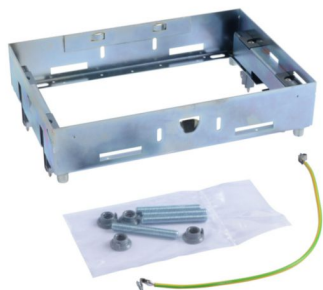

Product sheet

LEGRAND

Frame for access unit of flush floor box size equivalent to the supports kits 8M vertical or 12M horizontal

REF. 088139 | EAN. 3414970756329

[> Visit e-catalogue](#)

Product characteristics

- Requires a minimum 81mm floor depth.
- Equipped with four adjustable feet up to a 122mm height. Over that use the accessory : cat N° 088142 (maximum 300mm).
- Frame in galvanised steel for protection against the corrosion.
- Required floor dimensions: 181mm x 264mm

Usage

- Adapts to the surrounding environment thanks to the choice possibilities of the standard lid to associate with it : Stainless steel or Brass finish.

Avantages

- A universal range available in three sizes, adapted to any kind of floor (raised floors, screed floors) and upgradable because equipped with commons wiring devices supports (a standard floor box can become a flush one without touching the electrical connexions).
- Equipped with four mounting claws to lock its frame to the floor, the flush floor box can even so be easily installed in a raised floor.