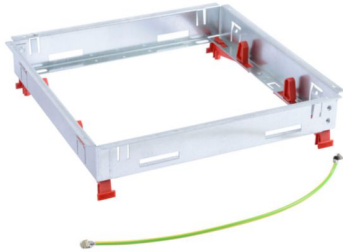

Product sheet

LEGRAND

Frame for access unit of standard floor box size equivalent to the supports kits 16M vertical or 24M horizontal

REF. 088041 | EAN. 3414970755346

[> Visit e-catalogue](#)

Product characteristics

- Requires a minimum 66mm floor depth.
- Frame in galvanised steel for protection against the corrosion.
- Required floor dimensions : 264mm x 264mm

Recommendation / Restriction

- Indoor use only.

The product's benefits

Installation

- Floor box modular to compose : matchs with your needs (type of installation, number of modules, finishes), gives time for reflexion, protects the product during the progression of the work site (the installation follows the steps of the site).

Usage

- Adapts to the surrounding environment thanks to the choice possibilities of the standard lid to associate with it : plastic or Stainless steel or Brass finish.

Avantages

- A universal range available in three sizes, adapted to any kind of floor (raised floors, screed floors) and upgradable because equipped with commons wiring devices supports (a standard floor box can become a flush one without touching the electrical connexions).
- Fast installation without tool : the access unit frame clips in any kind of floor (directly in the raised floor or through one of the two backboxes in the screed floor).