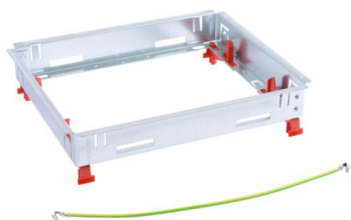

Product sheet

LEGRAND

Frame for access unit of standard floor box size equivalent to the supports kits 12M vertical or 18M horizontal

REF. 088040 | EAN. 3414970755339

[> Visit e-catalogue](#)

Product characteristics

- Requires a minimum 66mm floor depth.
- Frame in galvanised steel for protection against the corrosion.
- Required floor dimensions : 219mm x 264mm

Recommendation / Restriction

- Indoor use only.

The product's benefits

Usage

- Adapts to the surrounding environment thanks to the choice possibilities of the standard lid to associate with it : plastic or Stainless steel or Brass finish.

Avantages

- A universal range available in three sizes, adapted to any kind of floor (raised floors, screed floors) and upgradable because equipped with commons wiring devices supports (a standard floor box can become a flush one without touching the electrical connexions).
- Fast installation without tool : the access unit frame clips in any kind of floor (directly in the raised floor or through one of the two backboxes in the screed floor).