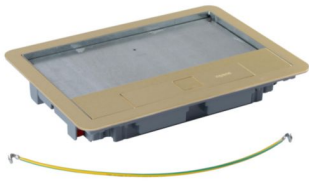

Product sheet

LEGRAND

Brass Lid and Trim of Standard box for verticals supports with 8 modules or horizontals with 12 modules

REF. 088006 | EAN. 3414970754998

> [Visit e-catalogue](#)

Product characteristics

- Accepts all kind of coating with maximum 8mm thickness.
- Removable Lid to facilitate connections to the wiring devices
- Rigid cable exit in metal, with a retaining stop in opening position and a foam to protect cords.
- Discreet and easy opening by one hand thanks to its central button.
- Once mounted, the floor box have a global load resistance 5000N (vertical load applied through a large surface diam, 130mm)

Usage

- Two possible orientations for the cable exit : Lid and Trim easily reversible to 180 degrees

Avantages

- A universal range available in three sizes, adapted to any kind of floor (raised floors, screed floors) and upgradable because equipped with commons wiring devices supports (a standard floor box can become a flush one without touching the electrical connexions).
- Installation without tool : clips-on and unclips easily in the support kit : quick mounting and inexpensive maintenance.
- Association of metal lid robustness and brushed Brass elegance.