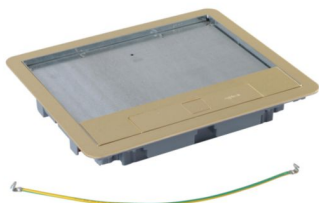

# Product sheet

LEGRAND

Brass Lid and Trim of Standard box for verticals supports with 12 modules or horizontal with 18 modules

REF. 088007 | EAN. 3414970755001

[> Visit e-catalogue](#)

## Product characteristics

- Accepts all kind of coating with maximum 8mm thickness.
- Removable Lid to facilitate connections to the wiring devices
- Rigid cable exit in metal, with a retaining stop in opening position and a foam to protect cords.
- Discreet and easy opening by one hand thanks to its central button.
- Once mounted, the floor box have a global load resistance 5000N (vertical load applied through a large surface diam, 130mm)