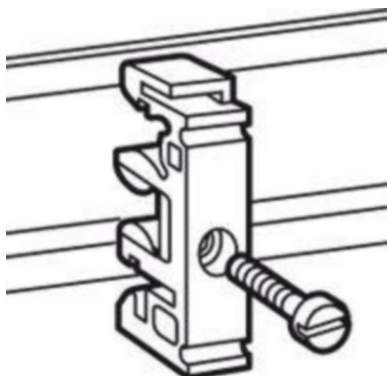

Product sheet

LEGRAND

Fixing equipment - on rails EN 60715 - for M4 screw

REF. 036478 | EAN. 3245060364786

[> Visit e-catalogue](#)

Product characteristics

- Uprights, rails and fixing Accessories for cabinets and enclosures - For mounting chassis and fixing wiring Accessories
- Fixing Accessories On asymmetrical and symmetrical rails EN 60 715 - For M4 screws