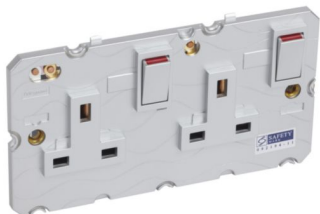

Product sheet

ARTEOR™ LEGRAND

Single pole socket 2P+E switched 2 gang Arteur 13 A
250 V~ conform to BS 1363:2 - alu

REF. 571049 | EAN. 3414970925602

[> Visit e-catalogue](#)

Product characteristics

- Arteur British standard socket outlets - Mechanisms supplied with rocker plates, to be equipped with special plates - Support frame not needed
- Single pole socket outlets 13 A - 250 V~ - Shuttered for child safety - ASTA licence - Conform to BS 1363 Part 2 - Use special plates 2P+E switched - 2 gang - Alu