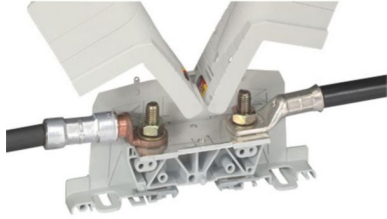

# Product sheet

VIKING 3 LEGRAND

Power terminal block Viking 3 - cable lug-cable lug - pitch 36

REF. 039013 | EAN. 3245060390136

[> Visit e-catalogue](#)

## Product characteristics

- Bolt connection