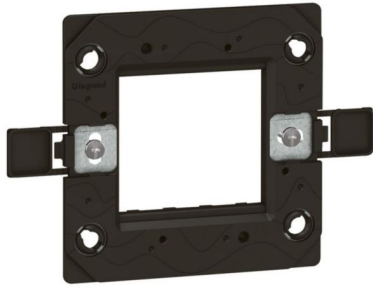

Product sheet

ARTEOR™ LEGRAND

Arteor™ - Support frame - for BS type boxes - 1-gang - 1 or 2 modules

REF. 576003 | EAN. 3245065760033

[> Visit e-catalogue](#)

Product characteristics

- Arteor™ - international support frames
- Support frames for BS type boxes 60,3 mm Fixing centres - Screw mounting (screws supplied) For 1 gang box - Square - For 1 or 2 modules