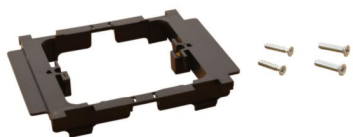

Product sheet

LEGRAND

Support adaptor for Mosaic wiring accessories 2 and 3 modules

REF. 653178 | EAN. 3414971284654

> [Visit e-catalogue](#)

Product characteristics

- Material : ABS
- Allows to snaps the equipement
- Adaptater of 80 format

Recommendation / Restriction

- Can not be installed outside.

The product's benefits

Installation

- Allows to install the Mosaic range on an universal column

Usage

- Multiplicity of the range of equipment

Documentation