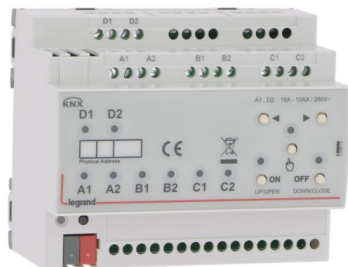

Product sheet

LEGRAND

KNX controller multi-applications din 8 outputs

REF. 002672 | EAN. 3414972052306

> [Visit e-catalogue](#)

Product characteristics

- 8 outputs - 16A - 250 VAC 50/60 Hz - 4000 VA max
- DIN 10 modules
- Power supply from KNX bus (= 10mA)

Recommendation / Restriction

- Configuration through ETS tool from KNX association

The product's benefits

Installation

- Connected with the BUS/KNX cable

Usage

- All in one product for different room layouts such as apartments, hotel rooms, hospitals and residences: switching lighting, switching loads, controlling AC/DC blinds, controlling fan coils (2 & 3 point valve)

Avantages

- Grouped 4 outputs as 2 independent output channels configurable for different modes of operation: switching output x4, AC blind x2, DC blind x1, 2 Point valve x2, 3 point valve x1
- Suitable for switching resistive, capacitive and inductive loads as well as fluorescent lamp following several functions: staircase, external logic, internal logic, priority, threshold, operating hour, sweep