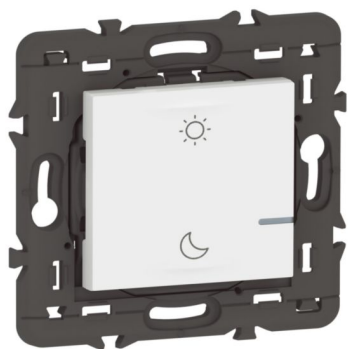

Product sheet

MOSAIC LEGRAND

Wireless remote switch Wake up / Sleep Mosaic White

REF. 077718LA | EAN. 3414972331784

[> Visit e-catalogue](#)

Documentation

TECHNICAL DOCUMENTATION

-  F02527EN-02.pdf | PDF (0.27Mo)
-  F02527FR-02.pdf | PDF (0.26Mo)
-  LE10323AC.pdf | PDF (0.93Mo)
-  LE10323AD.pdf | PDF (1.26Mo)