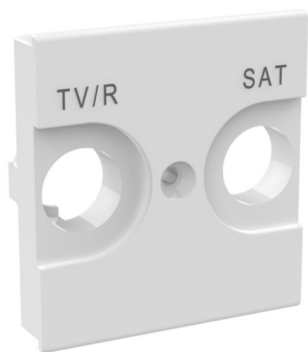

## CLASSIA BTICINO

Classia front cover for TV/R-SAT fi bases in round boxes and square -2 modules - white

REF. BT-RW4212 | EAN. 8005543680452

[> Visit e-catalogue](#)

## Product characteristics

- White technopolymer cover with satin finish and silky feel.
- central hole for a screw to secure the socket to cover
- 2 modules
- technopolymer, satin white
- Delivered with dedicated packaging to maintain the aesthetic characteristics unaltered

## Recommendation / Restriction

- It is mounted on the cover plate at the end of the construction site to maintain the work in a workmanlike manner. For internal use.