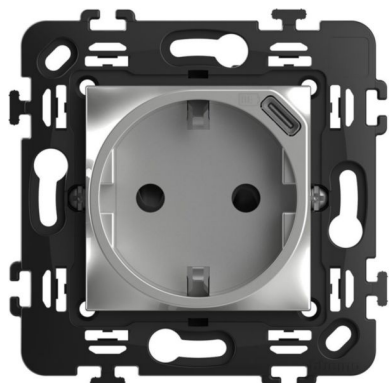

## CLASSIA BTICINO

## Product characteristics

- 2P+E 16A socket 250 Va.c. - socket - German standard
- USB type C 1,5A 7,5W
- color aluminium
- screw terminals
- 250V- 7,5W