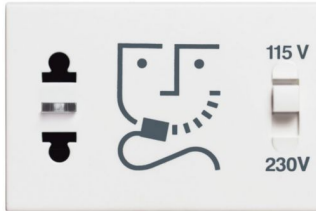

Product sheet

CLASSIA BTICINO

Classia shaver socket 230V - white

REF. BT-RW4177 | EAN. 8005543632741

> [Visit e-catalogue](#)

Product characteristics

- Socket adapt for plugs 10A and also US.
- shielded protection shutters
- color white
- screw terminals
- from 230 to 115V

The product's benefits

Installation

- Easy to insall and remove

Usage

- Child protection shutter

Documentation

TECHNICAL DOCUMENTATION

IDP000252_02-EN.pdf | PDF (0.45Mo)