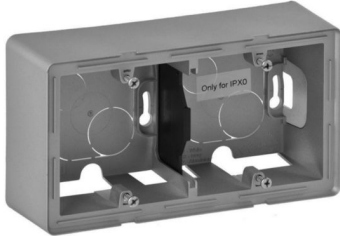

Product sheet

VALENA LIFE LEGRAND

2-gang surface-mounting box Valena Life - 160 x 89 x 44.8 mm - aluminium

REF. 754212 | EAN. 3414970453938

[> Visit e-catalogue](#)

Product characteristics

- Valena™ Life - plates and surface-mounting boxes - The same Cat.No of plates can be mounted in horizontal or vertical position
- Valena Life™ surface-mounting boxes 2 gang - Aluminium Valena Life